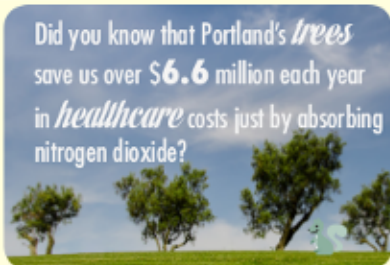

Did you know that Portland's *trees* save us over **$6.6** million each year in *healthcare* costs just by absorbing nitrogen dioxide?